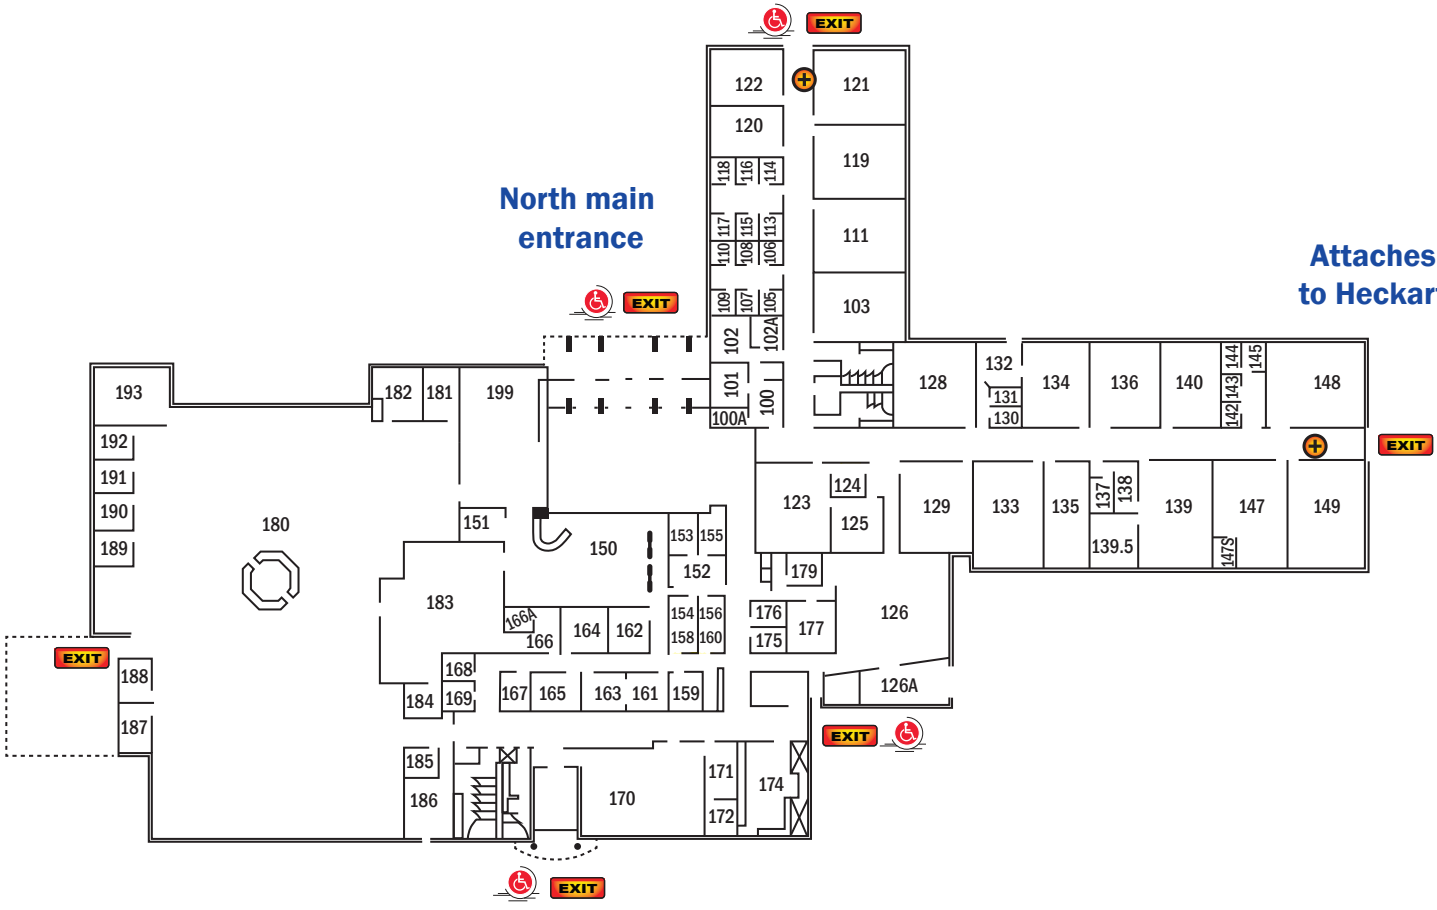

Yeater Learning Center

North main entrance

Attaches to Heckart

South main entrance silver awning

Heckart circle drive entrance