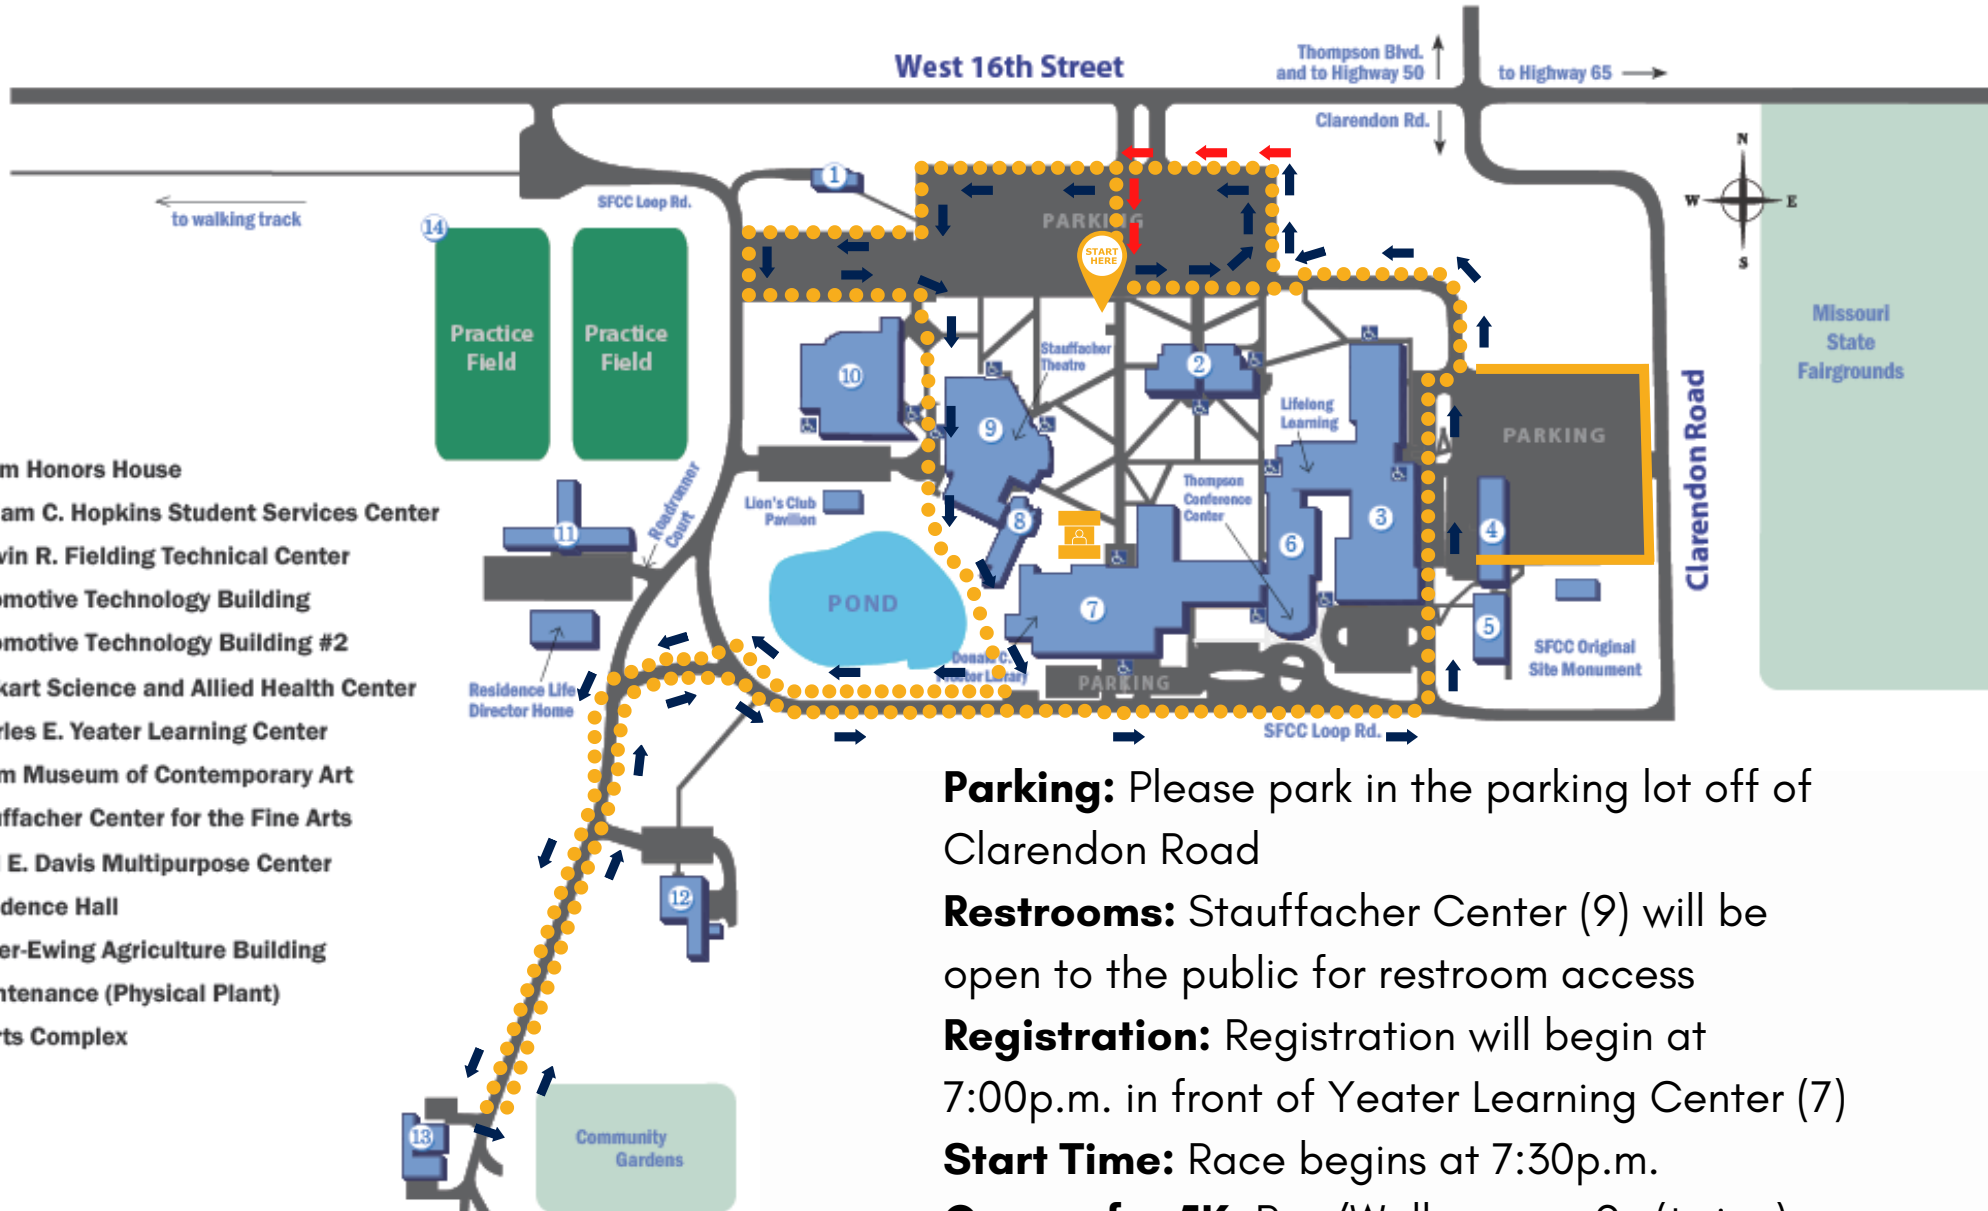

# 5k Map-complete course 2x

- ① Lamm Honors House
- ② William C. Hopkins Student Services Center
- ③ Marvin R. Fielding Technical Center
- ④ Automotive Technology Building
- ⑤ Automotive Technology Building #2
- ⑥ Heckart Science and Allied Health Center
- ⑦ Charles E. Yeater Learning Center
- ⑧ Daum Museum of Contemporary Art
- ⑨ Stauffacher Center for the Fine Arts
- ⑩ Fred E. Davis Multipurpose Center
- ⑪ Residence Hall
- ⑫ Potter-Ewing Agriculture Building
- ⑬ Maintenance (Physical Plant)
- ⑭ Sports Complex

**Parking:** Please park in the parking lot off of Clarendon Road

**Restrooms:** Stauffacher Center (9) will be open to the public for restroom access

**Registration:** Registration will begin at 7:00p.m. in front of Yeater Learning Center (7)

**Start Time:** Race begins at 7:30p.m.

**Course for 5K:** Run/Walk course 2x (twice)

**Red Arrows:** Follow red arrows to Finish Line